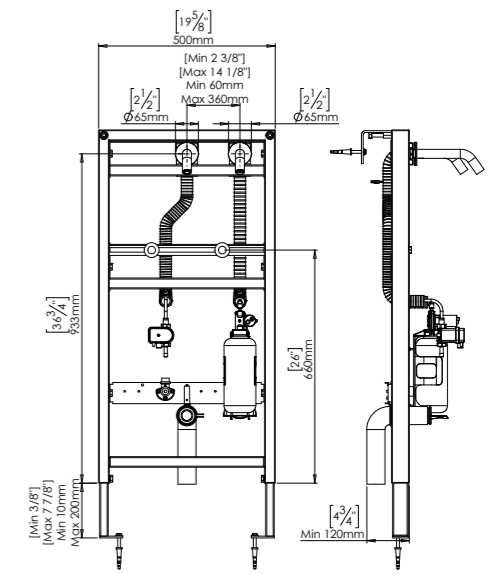

METRIX FASHION WAND SERIE METRIX FASHION WALL-MOUNTED SERIES