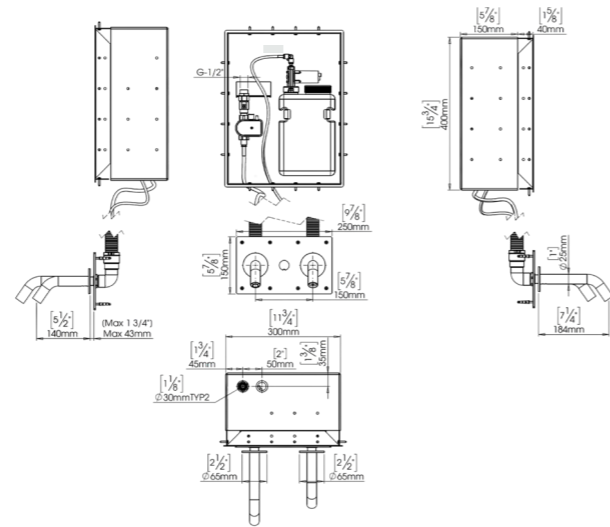

METRIX FASHION WAND SERIE METRIX FASHION WALL-MOUNTED SERIES