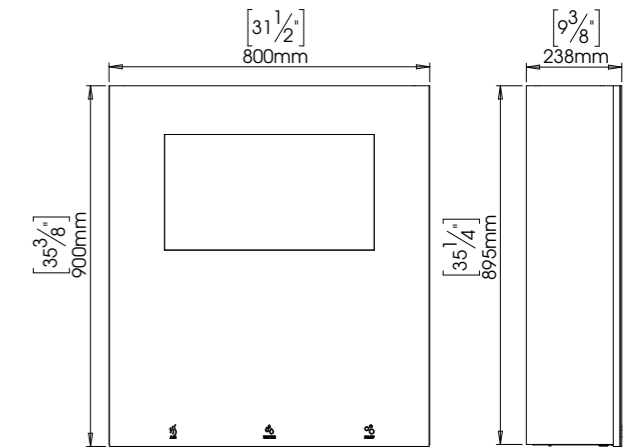

SENSOR WASCHSTATION TV