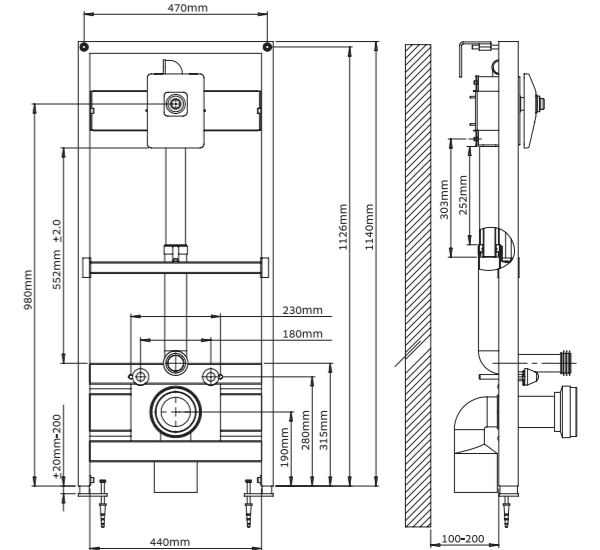

SELBSTSCHLUSS WC SPÜLSYSTEM SELF-CLOSING WC FLUSH VALVE

- | Manuelle Betätigung | Manual operation
- | Zweimengenspülung | Dual flush
- | Druckbetätigung unabhängig vom Wasserdruck | Push actuation not affected by water pressure
- | Verschiedene Abdeckplatten erhältlich | Different cover plates available
- | Fließdruck 1,2 - 5,0 bar | Operating Pressure 1.2 - 5.0 bar
- | Durchflussmenge 3/6 L/Min | Flow rate 3/6 L/Min
  - | 3L mittlerer Knopf | 3L inner button
  - | 6L äußerer Knopf | 6L outer button