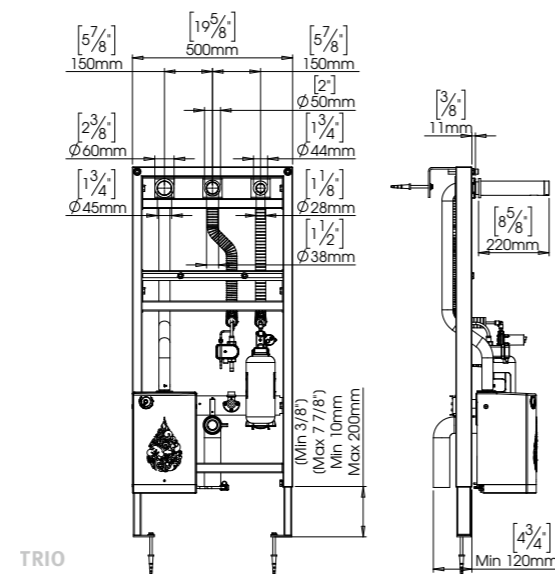

METRIX WAND SERIE METRIX WALL-MOUNTED SERIES

METRIX WAND SERIE METRIX WALL-MOUNTED SERIES