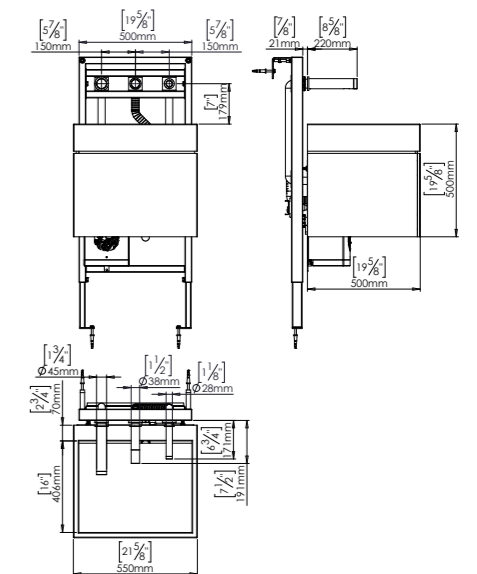

METRIX WAND SERIE METRIX WALL-MOUNTED SERIES

METRIX WAND SERIE METRIX WALL-MOUNTED SERIES

DUO