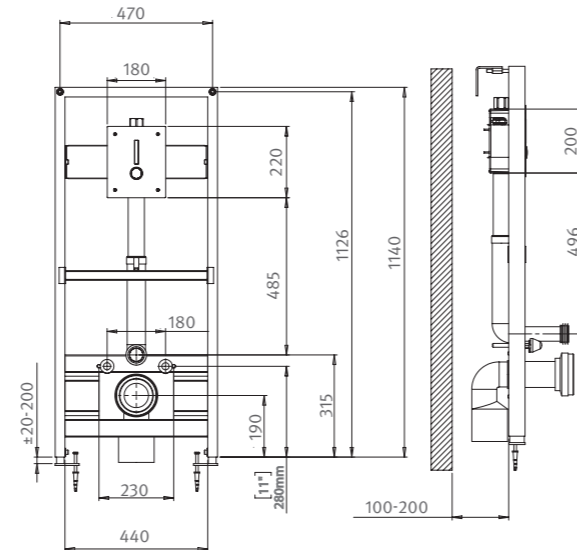

ELEKTRONIK WC SPÜLSYSTEM ELECTRONIC WC FLUSHING SYSTEM