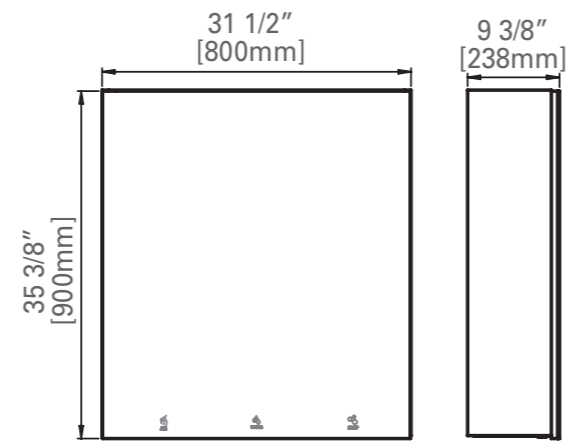

Eine hygienische Verbindung von Wasser, Seife und High Speed Trocknung. Die interaktive Spiegeloberfläche mit LED-Piktogrammen ist dabei der absolute Hingucker.

Die Sensor Waschstation TV bietet mit dem integrierten 24" Display zudem einzigartige Entertainment-, News- und Werbemöglichkeiten.

- | IR-Sensorsteuerung
- | Inkl. Sensor Misch-Armatur, Seifenspender und Highspeed Handtrockner, LED-Piktogramme
- | Für Kalt-/Heißwasser
- | 6L Seifentank
- | Individuelle Modifikationen möglich
- | (Sensor-) Einstellungen mittels Fernbedienung anpassbar

- | Fließdruck 0,5 - 5,0 bar
- | Seifenmenge 1,2 - 1,6 ml
- | Trocknungszeit < 15 Sekunden
- | Stromversorgung
  - | 12V Netzteil
  - | 220/110VAC, 50/60HZ, 1,0 kW

A hygienic combination of water, soap and high-speed drying in one cabinet. In terms of technological innovation, the interactive mirror surface with LED pictograms is the cherry on top here.

In addition, the Sensor Waschstation TV offers an integrated 24" display for entertainment, news or advertisement purposes.

- | Infrared sensor operation
- | Incl. touch-free faucet, soap dispenser, high-speed hand dryer and LED pictograms
- | For cold and hot water
- | 6L soap tank
- | Individual modifications possible
- | (Sensor-) settings adjustable by remote control

- | Operating pressure 0.5 - 5.0 bar
- | Soap dosage 1.2 - 1.6 ml
- | Drying time < 15 seconds
- | Power supply
  - | 12V Transformer
  - | 220/110VAC, 50/60HZ, 1.0 kW