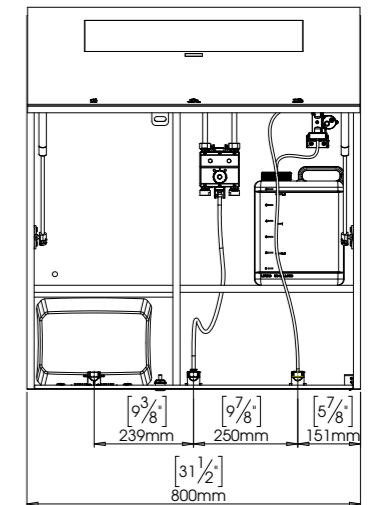

SENSOR WASCHSTATION ALL-IN-ONE MIRROR CABINET

Eine hygienische Verbindung von Wasser, Seife und High Speed Trocknung. Die interaktive Spiegeloberfläche mit LED-Piktogrammen ist dabei der absolute Hingucker.

Die Sensor Waschstation TV bietet mit dem integrierten 24" Display zudem einzigartige Entertainment-, News- und Werbemöglichkeiten.

- | IR-Sensorsteuerung
- | Inkl. Sensor Misch-Armatur, Seifenspender und Highspeed Handtrockner, LED-Piktogramme
- | Für Kalt-/Heißwasser
- | 6L Seifentank
- | Individuelle Modifikationen möglich
- | (Sensor-) Einstellungen mittels Fernbedienung anpassbar

- | Fließdruck 0,5 - 5,0 bar
- | Seifenmenge 1,2 - 1,6 ml
- | Trocknungszeit < 15 Sekunden
- | Stromversorgung
  - | 12V Netzteil
  - | 220/110VAC, 50/60HZ, 1,0 kW

A hygienic combination of water, soap and high-speed drying in one cabinet. In terms of technological innovation, the interactive mirror surface with LED pictograms is the cherry on top here.

In addition, the Sensor Waschstation TV offers an integrated 24" display for entertainment, news or advertisement purposes.

- | Infrared sensor operation
- | Incl. touch-free faucet, soap dispenser, high-speed hand dryer and LED pictograms
- | For cold and hot water
- | 6L soap tank
- | Individual modifications possible
- | (Sensor-) settings adjustable by remote control

- | Operating pressure 0.5 - 5.0 bar
- | Soap dosage 1.2 - 1.6 ml
- | Drying time < 15 seconds
- | Power supply
  - | 12V Transformer
  - | 220/110VAC, 50/60HZ, 1.0 kW

SENSOR WASCHSTATION ALL-IN-ONE MIRROR CABINET

SENSOR WASCHSTATION TV