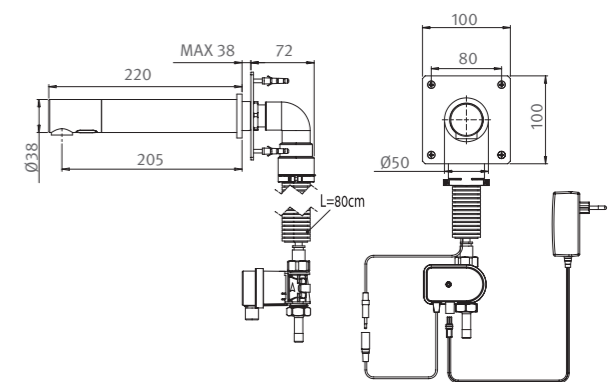

ARMATUR | FAUCET

In der Form puristisch reduziert, vereint Metrix Wand Stilbewusstsein und Funktionalität. Der Wasserstrahl lässt sich um 10° in jede Richtung verstellen und kann perfekt auf jeden Waschtisch eingestellt werden.

Minimalistic and space-saving, the wall-mounted Metrix series cleverly combines style and functionality. The water stream can be adjusted by 10° in any direction to perfectly align with your washbasin.

- | IR-Sensorsteuerung
- | Für kaltes und vorgemischtes Wasser
- | (Sensor-) Einstellungen mittels Fernbedienung anpassbar

- | Infrared sensor operation
- | For cold and pre-mixed water
- | (Sensor-) settings adjustable by remote control

- | Fließdruck 0,5 - 5,0 bar
- | Heißwasser max. 70°C
- | Durchflussmenge 6 L/Min
- | Stromversorgung: **Dual Power Input Box**

- | Operating Pressure 0.5 - 5.0 bar
- | Hot water max. 70°C
- | Flow rate 6 L/Min
- | Power supply: **Dual Power Input Box**

- | 9V Netzteil
- | 9V Batterie
- | 9V Transformator
- | 9V Batterie