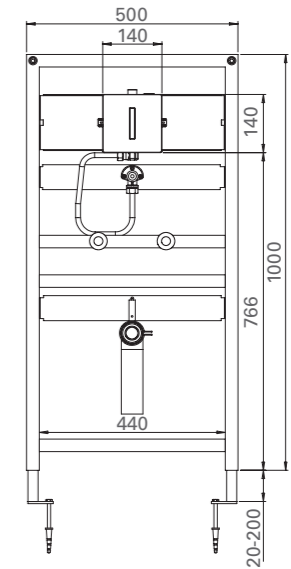

ELEKTRONIK URINAL SPÜLSYSTEM ELECTRONIC URINAL FLUSHING SYSTEM

| IR-Sensorsteuerung	| Infrared sensor operation
| Verschiedene Abdeckplatten erhältlich	| Different cover plates available
| (Sensor-) Einstellungen mittels Fernbedienung anpassbar	| (Sensor-) settings adjustable by remote control
| Fließdruck 0,5 - 5,0 bar	| Operating Pressure 0.5 - 5.0 bar
| Spülzeit 6 Sek.	| Flush time 6 sec.
| Spülmenge 1,89 L/Min	| Flush rate 1.89 L/Min
| Stromversorgung	| Power supply
| 9V Netzteil	| 9V Transformer
| 9V Batterie	| 9V Battery