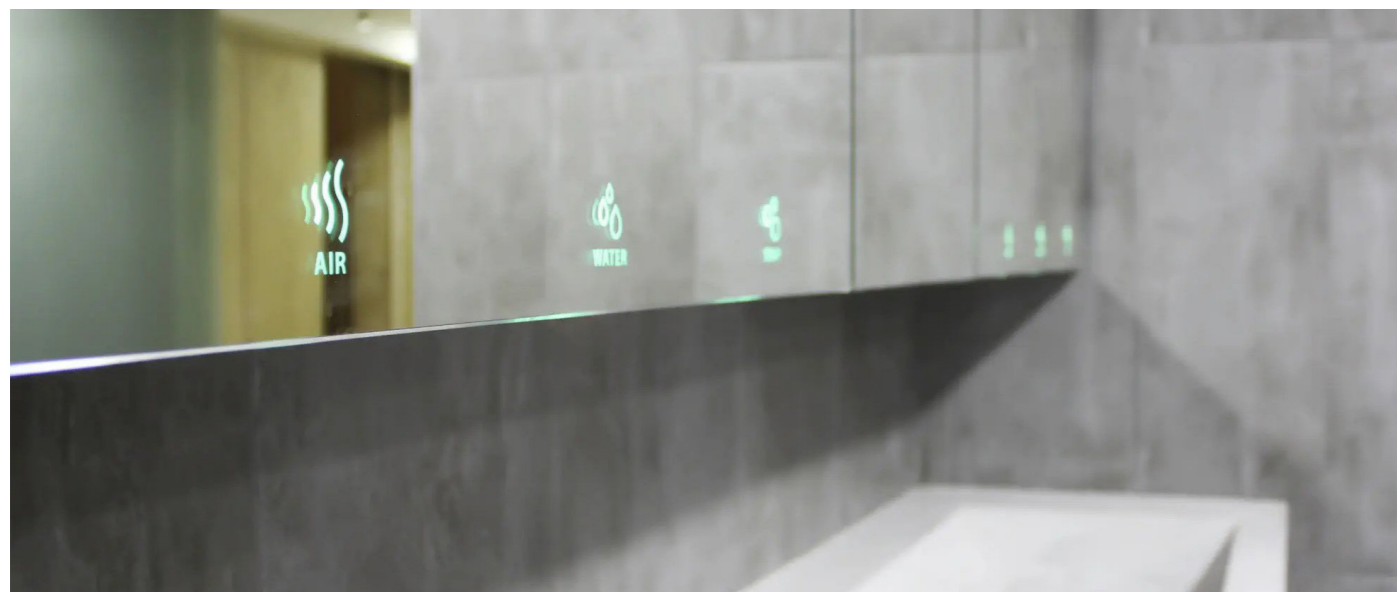

SENSOR WASCHSTATION ALL-IN-ONE MIRROR CABINET

Eine hygienische Verbindung von Wasser, Seife und High Speed Trocknung. Die interaktive Spiegeloberfläche mit LED-Piktogrammen ist dabei der absolute Hingucker.

Die Sensor Waschstation TV bietet mit dem integrierten 24" Display zudem einzigartige Entertainment-, News- und Werbemöglichkeiten.

- | IR-Sensorsteuerung
- | Inkl. Sensor Misch-Armatur, Seifenspender und Highspeed Handtrockner, LED-Piktogramme
- | Für Kalt-/Heißwasser
- | 6L Seifentank
- | Individuelle Modifikationen möglich
- | (Sensor-) Einstellungen mittels Fernbedienung anpassbar

- | Fließdruck 0,5 - 5,0 bar
- | Seifenmenge 1,2 - 1,6 ml
- | Trocknungszeit < 15 Sekunden
- | Stromversorgung
  - | 12V Netzteil
  - | 220/110VAC, 50/60HZ, 1,0 kW

A hygienic combination of water, soap and high-speed drying in one cabinet. In terms of technological innovation, the interactive mirror surface with LED pictograms is the cherry on top here.

In addition, the Sensor Waschstation TV offers an integrated 24" display for entertainment, news or advertisement purposes.

- | Infrared sensor operation
- | Incl. touch-free faucet, soap dispenser, high-speed hand dryer and LED pictograms
- | For cold and hot water
- | 6L soap tank
- | Individual modifications possible
- | (Sensor-) settings adjustable by remote control

- | Operating pressure 0.5 - 5.0 bar
- | Soap dosage 1.2 - 1.6 ml
- | Drying time < 15 seconds
- | Power supply
  - | 12V Transformer
  - | 220/110VAC, 50/60HZ, 1.0 kW

SENSOR WASCHSTATION ALL-IN-ONE MIRROR CABINET

SENSOR WASCHSTATION TV